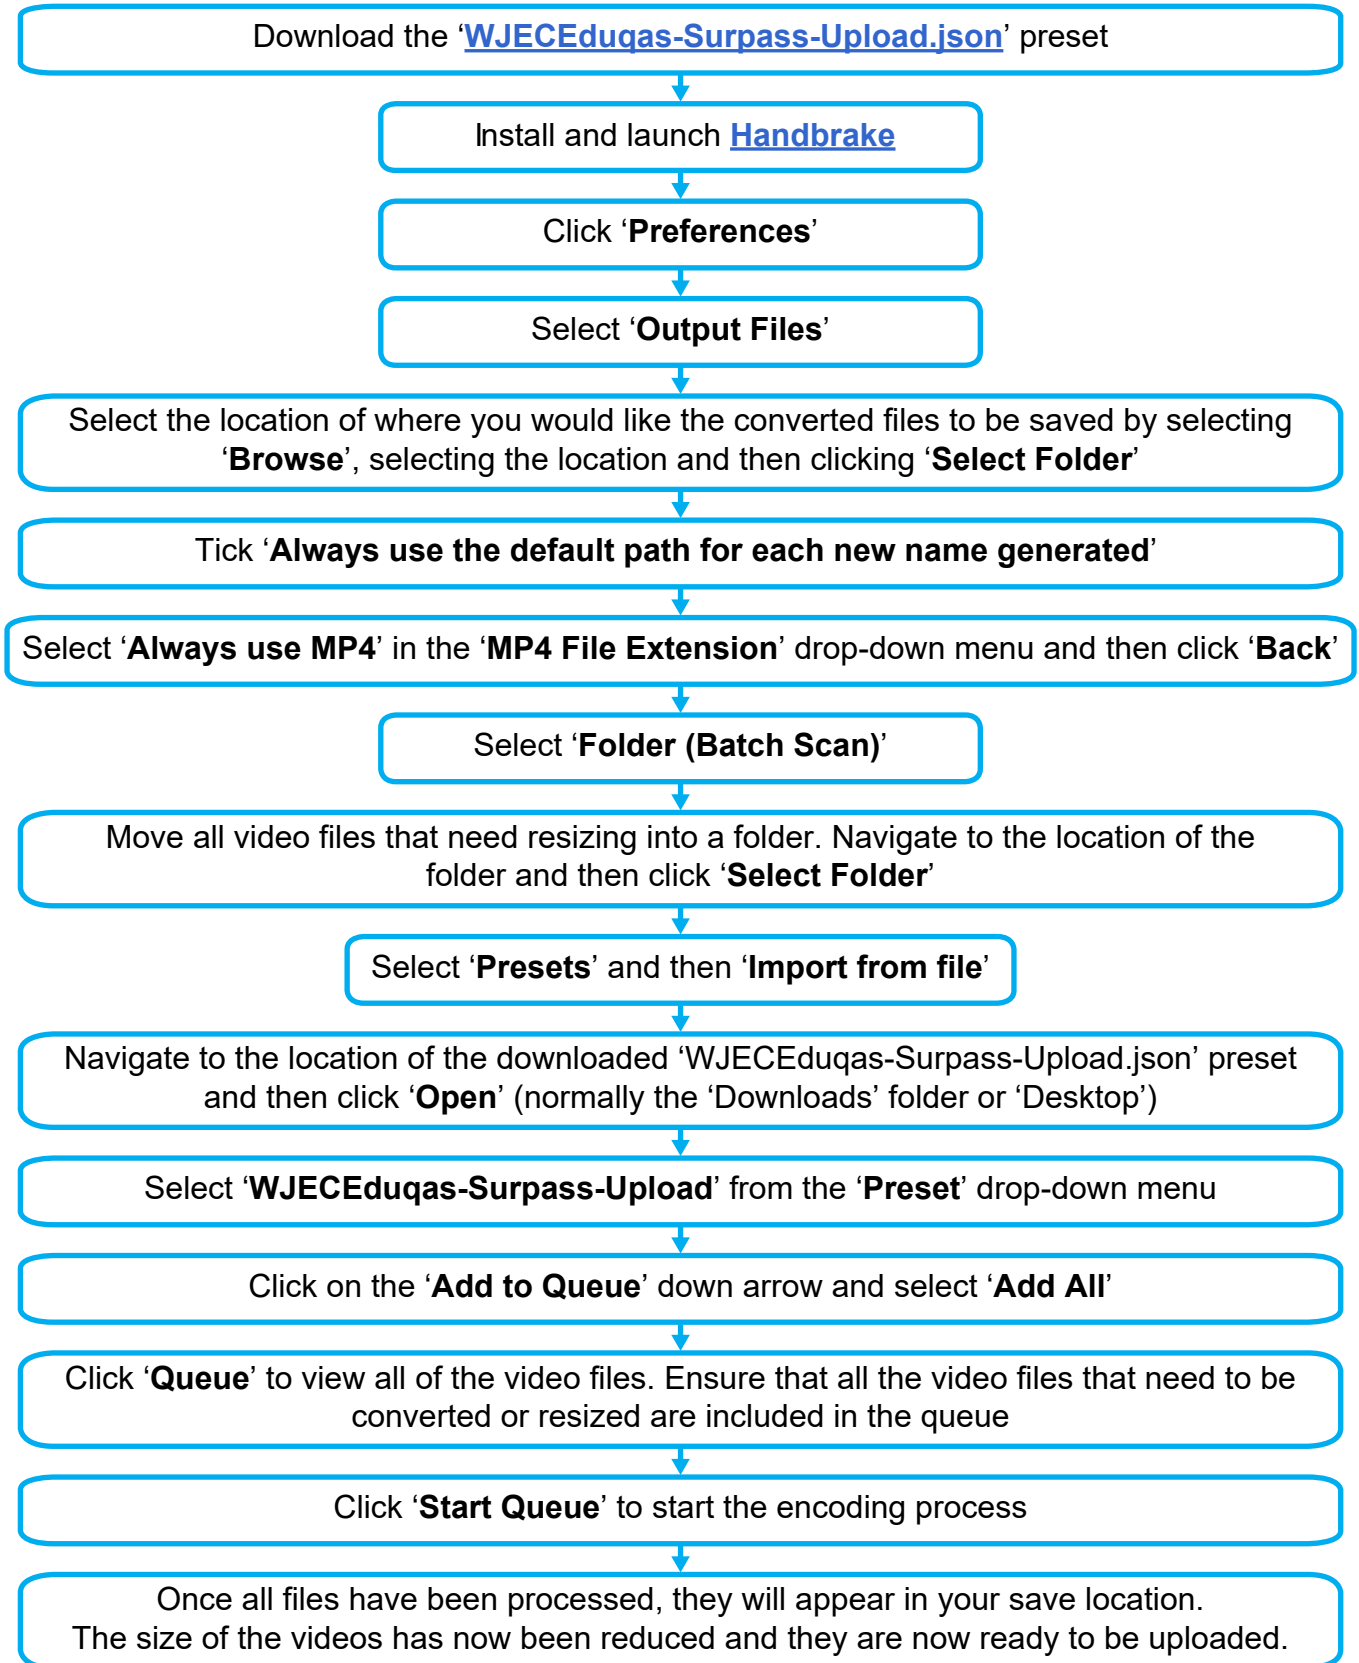

Use this guide in conjunction with the [‘Converting and resizing video files’](#) video guide

! Once the WJEC Eduqas-Surpass-Upload preset has been imported into Handbrake, it will not need to be imported again **!**