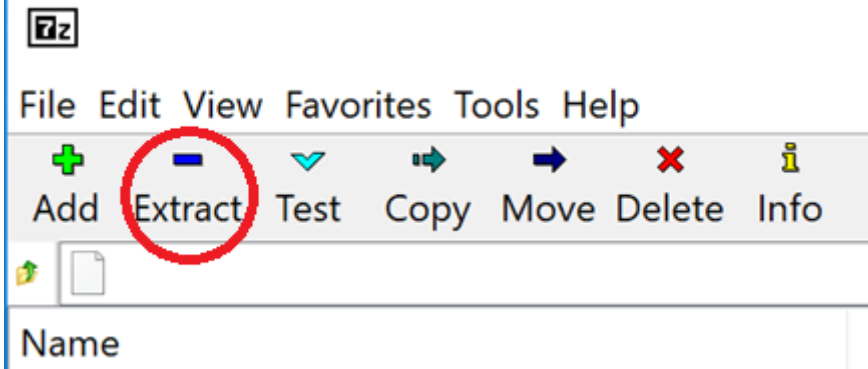

2. Right click this file

(a)

Windows 11 Only: choose 'Show more options'

(b)

choose **7-Zip** and then **Open archive** as shown below.

3. When requested, **type** in the **password** which is on the **front of the question paper** (this will be case sensitive).
Click **OK** when you've entered the password.
This may be easier if you tick the Show password box as below.

4. In the next window choose **Extract**

5. Click **OK** at the next window.
The program will extract all the files you need.

6. You now have access to all the files you need.

Ziping

1. Highlight **all** the files in your folder either by pressing **Ctrl A** or by using the mouse