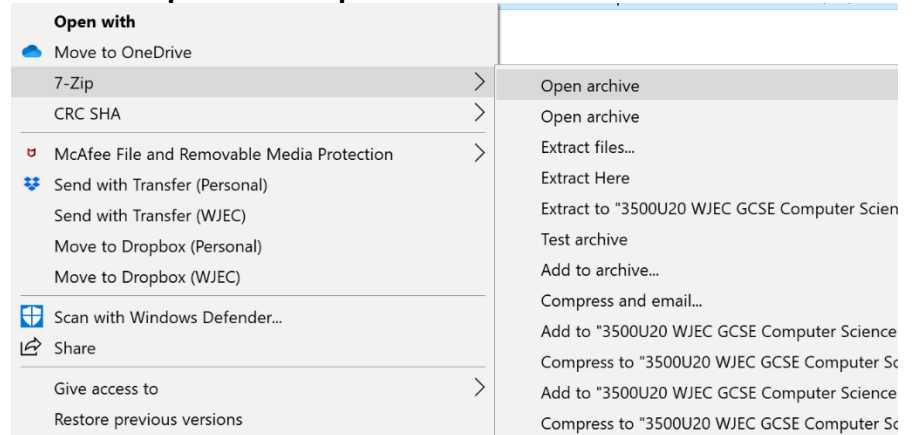

2. Right click this file

(a)

Windows 11 Only: choose 'Show more options'

(b)

choose **7-Zip** and then **Open archive** as shown below.

3. When requested, **type** in the **password** which is on the **front of the question paper** (this will be case sensitive).
Click **OK** when you've entered the password.
This may be easier if you tick the Show password box as below.

4. In the next window choose **Extract**

5. Click **OK** at the next window.
The program will extract all the files you need.

6. You now have access to all the files you need.

Ziping

1. Highlight **all** the files in your folder either by pressing **Ctrl A** or by using the mouse