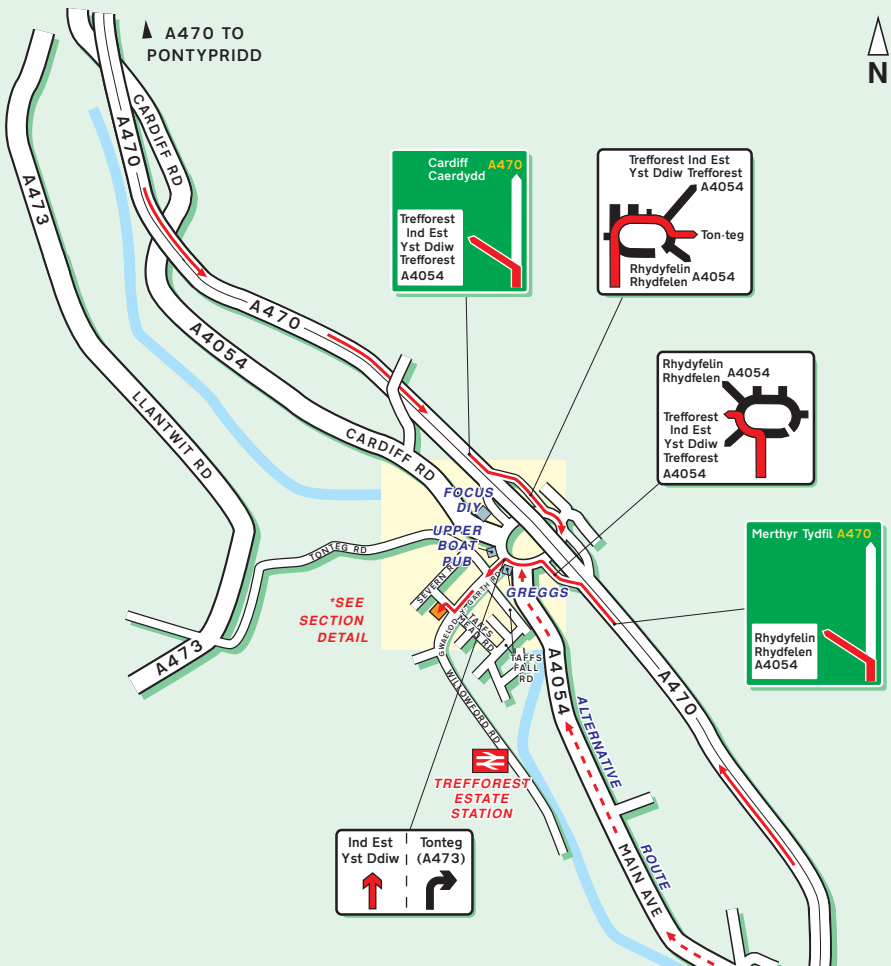

CBAC/WJEC
 Ffordd Gwaelod-y-garth
 Trefforest
 Rhondda Cynon Taf
 CF37 5XF

Ffôn/Tel: 01443 845614

Trafnidiaeth Gyhoeddus/Public Transport

gellir cerdded i Orsaf Ystad Trefforest o fewn ychydig funudau

Trefforest Estate Station is a short walk away
 National Rail Enquiries: 0845 7484950

Maes awyr Caerdydd - tua 45 munud mewn car
 Maes awyr Bryste - tua 90 munud mewn car
 Cardiff airport - about 45 minutes away by car
 Bristol airport - about 90 minutes away by car

OS Ordnance Survey
 Mapping provided from
 © Give Way 2007 Tel: 0800 019 0027.
 OS data. PU 100040256. Crown © 2003.