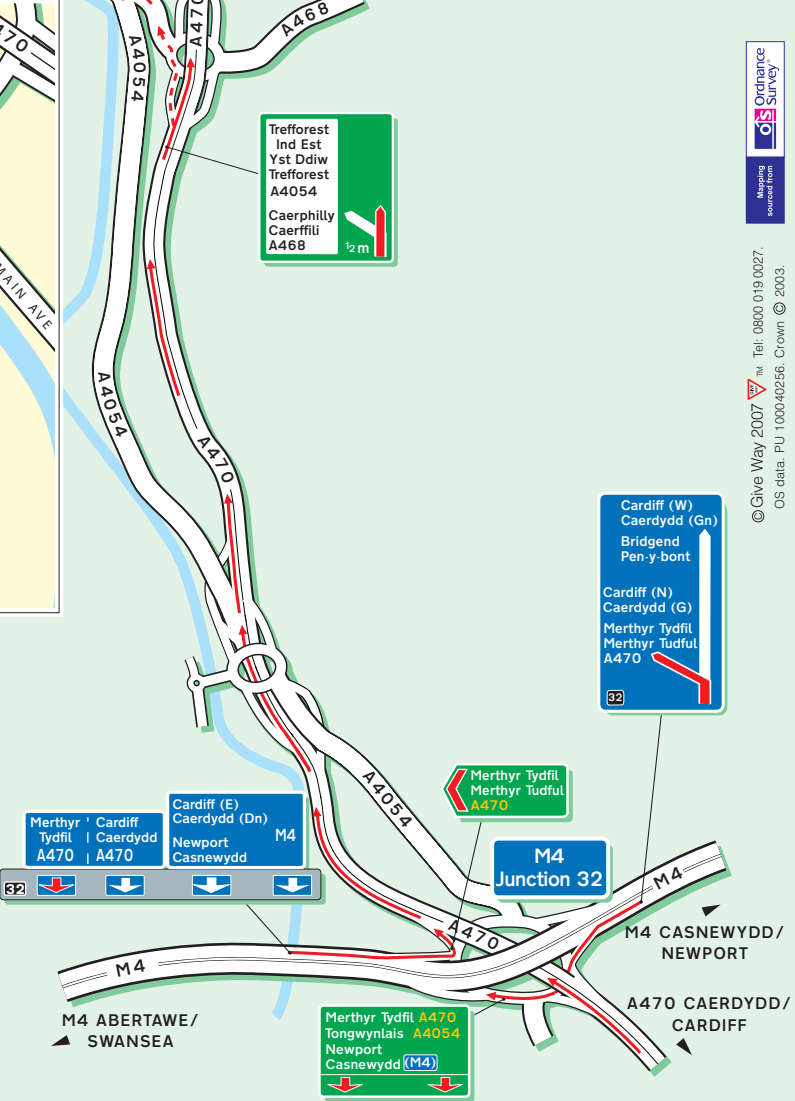

CBAC/WJEC
 Ffordd Gwaelod-y-garth
 Trefforest
 Rhondda Cynon Taf
 CF37 5XF

Ffôn/Tel: 01443 845614

Trafnidiaeth Gyhoeddus/Public Transport

gellir cerdded i Orsaf Ystad Trefforest o fewn ychydig funudau

Trefforest Estate Station is a short walk away
 National Rail Enquiries: 0845 7484950

Maes awyr Caerdydd - tua 45 munud mewn car
 Maes awyr Bryste - tua 90 munud mewn car
 Cardiff airport - about 45 minutes away by car
 Bristol airport - about 90 minutes away by car

OS Ordnance Survey
 Mapping provided from
 © Give Way 2007 Tel: 0800 019 0027.
 OS data. PU 100040256. Crown © 2003.